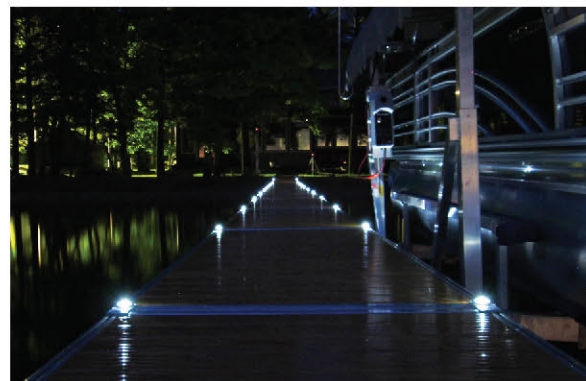

# INFINITY CURVE

ENHANCE YOUR **CURVE** APPEAL

ShoreMaster's exclusive 45 and 90 degree curve dock sections will make your dock the envy of the lake. You'll enjoy unparalleled versatility, functionality, and elegance your waterfront experience needs and deserves with the ShoreMaster's Infinity Dock System.

## NEW FIRE TABLE

ON-DECK

ShoreMaster is excited to announce a welcomed addition to any outdoor space – our new dock-mounted fire table. Homecrest Fire Tables are available in a Hickory or White finish, the Dock Fire Table is the perfect complement to any of the ShoreMaster Dock Furniture. Featuring top-quality, American-made these fire tables are designed to withstand the elements season after season.

## DOCK LIGHTS

Set your Infinity Dock System aglow in the evening with solar paneled dock lights from ShoreMaster. Mounted directly into the dock leg caps our dock lights are easy to install and offer an attractive and unobtrusive low profile – no tripping, no wasted dock space. A bright solar powered LED light provides an evening illumination without the hassle of cords or wires.

## INFINITY FRAME CONNECTIONS

All Infinity dock models feature the Infinity Dock Connection System which allows for dock sections to be connected together anywhere along the perimeter of the dock using a simple connection bracket and t-handle. Initial installation and seasonal reconfigurability are quick, easy and hassle-free.