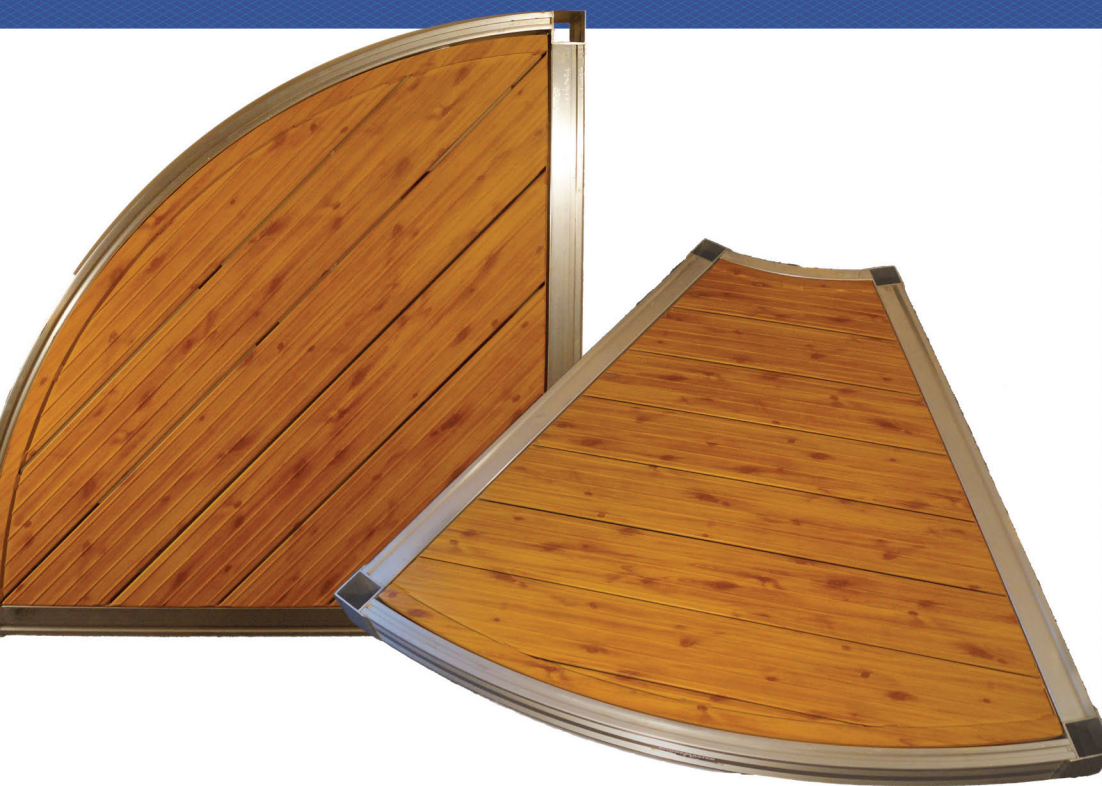

# INFINITY CURVE

ENHANCE YOUR **CURVE** APPEAL

ShoreMaster's exclusive 45 and 90 degree curve dock sections will make your dock the envy of the lake. You'll enjoy unparalleled versatility, functionality, and elegance your waterfront experience needs and deserves with the ShoreMaster's Infinity Dock System.

## INFINITE CONFIGURABILITY

- Exclusive 45° and 90° Curve Sections
- Infinity Frame Connection for hassle-free installation